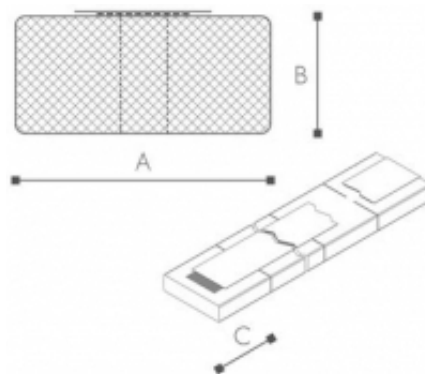

ADHESIVE SPACER

DESCRIPTION	
MATERIAL	PE-LD FOAM
COLOR	BLU
NOTE	Spacer with removable or permanent adhesive.

CODE	A	B	C
DISAD-50X10X50	50+3/-3	10+1/-1	50+8/-8
DISAD-50X10X50-P	50+3/-3	10+1/-1	50+8/-8
DISAD-50X20X50	50+3/-3	20+2/-2	50+8/-8
DISAD-50X20X50-P	50+3/-3	20+2/-2	50+8/-8
DISAD-50X50X50	50+3/-3	50+3/-3	50+8/-8
DISAD-65X25X64	65+3/-3	25+2/-2	64+8/-8
DISAD-65X25X64-P	65+3/-3	25+2/-2	64+8/-8
DISAD-100X25X96	100+3/-3	25+2/-2	96+8/-8
DISAD-100X25X96-P	100+3/-3	25+2/-2	96+8/-8
DISAD-100X50X96	100+3/-3	50+3/-3	96+8/-8
DISAD-100X50X96-P	100+3/-3	50+3/-3	96+8/-8